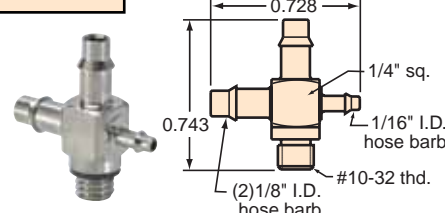

## #10-32 to Hose "X" Fittings

**Gasket:** Buna-N gasket included (not installed)

**XT2-202**

**XT2-402**

**XT2-404**

**XT4-202**

**XT4-402**

**XT4-404**