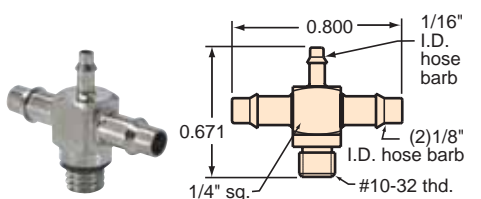

## #10-32 to Hose "X" Fittings

**Gasket:** Buna-N gasket included (not installed)

**XT2-202**

**XT2-402**

**XT2-404**

**XT4-202**

**XT4-402**

**XT4-404**