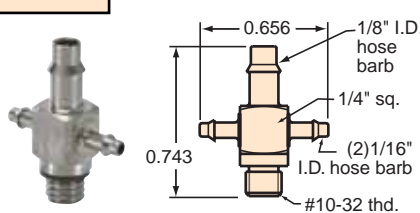

## #10-32 to Hose "X" Fittings

**Gasket:** Buna-N gasket included (not installed)

**XT2-202**

**XT2-402**

**XT2-404**

**XT4-202**

**XT4-402**

**XT4-404**