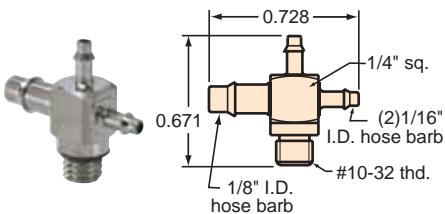

## "X" FITTINGS

**X22-202**

**X32-202**

**X33-202**

**X33-303**

**X42-202**

**X42-402**

**X44-303**

**X43-303**

**X44-202**

**X44-402**

**X44-404**

## #10-32 to Hose "X" Fittings

**Gasket:** Buna-N gasket included (not installed)

**XT2-202**

**XT2-402**

**XT2-404**

**XT4-202**

**XT4-402**

**XT4-404**