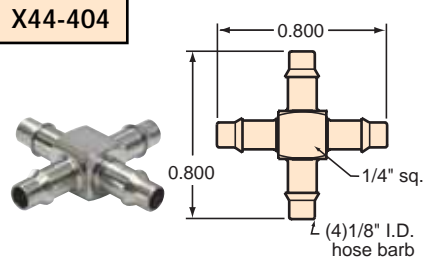

## "X" FITTINGS

**X22-202**

**X32-202**

**X33-202**

**X33-303**

**X42-202**

**X42-402**

**X44-303**

**X43-303**

**X44-202**

**X44-402**

**X44-404**

## #10-32 to Hose "X" Fittings

**Gasket:** Buna-N gasket included (not installed)

**XT2-202**

**XT2-402**

**XT2-404**

**XT4-202**

**XT4-402**

**XT4-404**